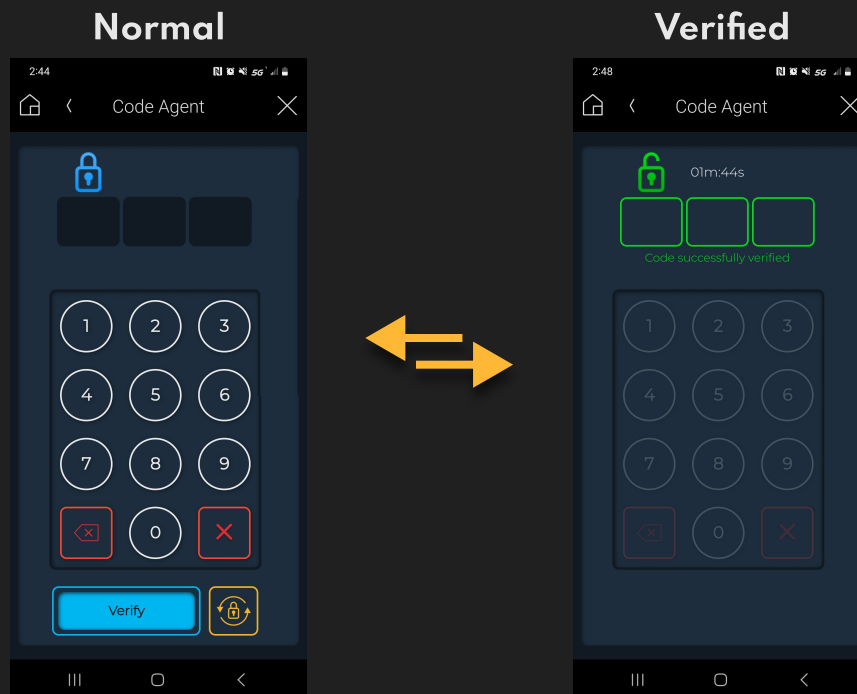

Verifies code for a specified amount of time when the correct code is entered.

TYPE FEATURES

Control: Relay Input	Access: Relay Output	Message Time	Verify Time	Verification	Show Length	Lockout
N/A	N/A	Required	Required	Required	Required	Optional

EXPERIENCE

Notes

- Agent remains in the verified state until the timer runs out
- The dealer should either utilize the **Code Verified** and **Code No Longer Verified** events or should program based off the **Code Verified** conditional